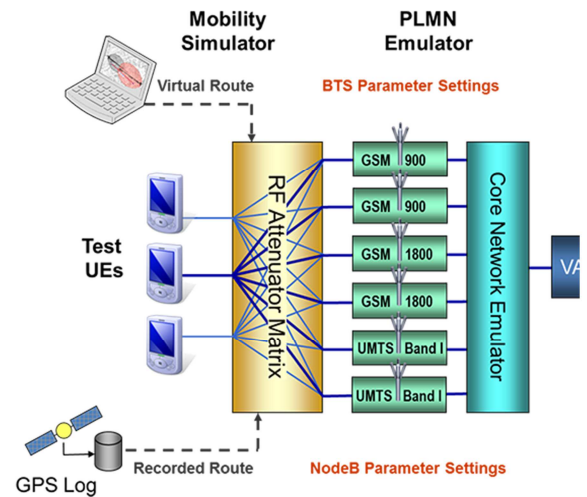

Simulate subscriber mobility, handover and international roaming QPER-Mobile-Network-Emulator

QPER Mobile Network Emulator's simulation capabilities also include subscriber mobility in the simulated network. It is based on the QPER virtual drive test software, that offers an intuitive interface for this purpose allowing test engineers to create and run their test drives with a few clicks in the GUI. This allows them to emulate handover scenarios between cells, network technologies and international roaming. Additionally, QPER Mobile Network Emulator offers the possibility to replicate real drive tests exactly via a GPS interface.

Thus, QPER Mobile Network Emulator offers service providers without a test plant of their own a compact, yet flexible, platform to improve quality and performance of their services.

More information on <http://www.tucana.com/products/product/qosmotec_test_automation_systems_44/>